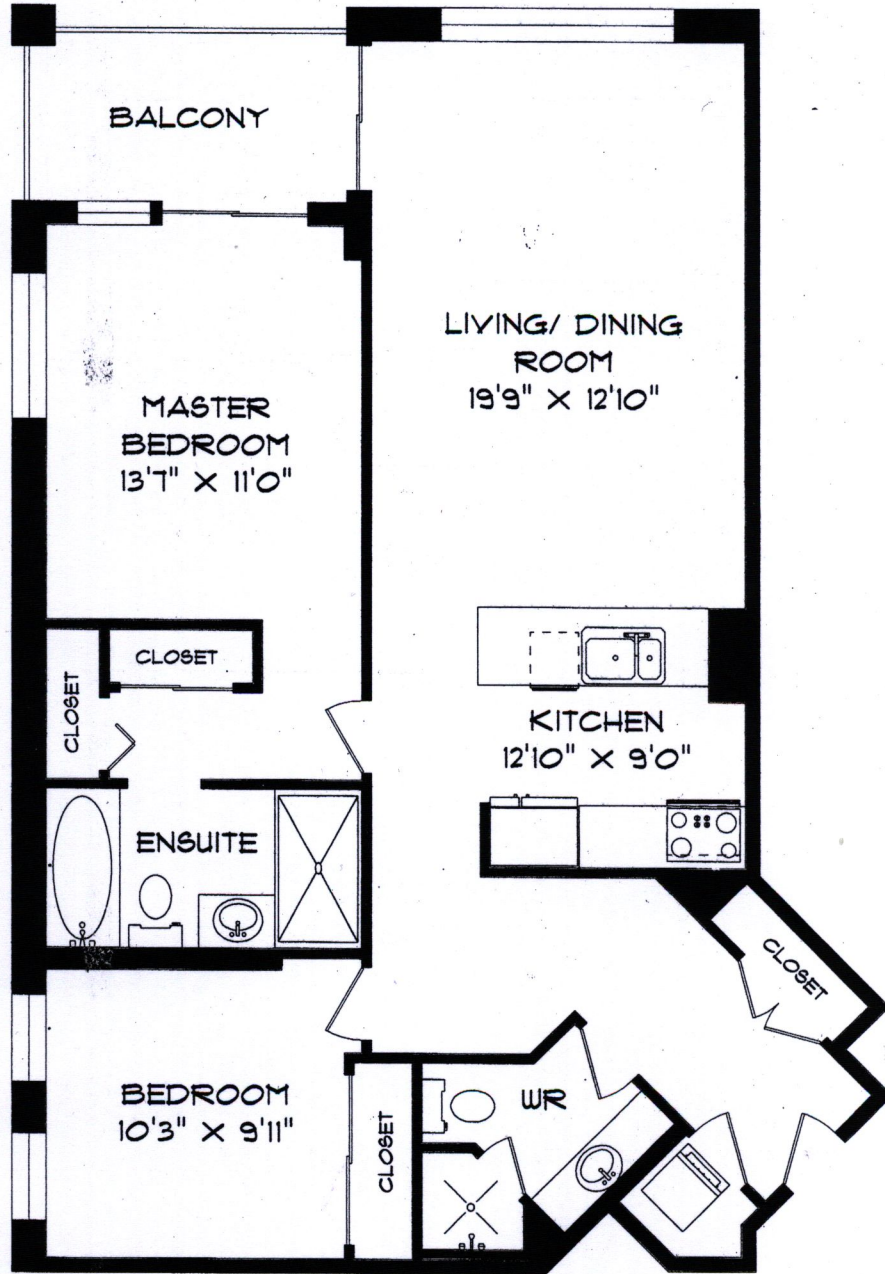

980 YONGE STREET SUITE 515

SUITE 515
1052 SQUARE FEET

PHONE 905-271-7010
FAX 905-271-4468
PLANS@PLANITMEASURING.COM

MEASURED ON MARCH 27, 2015
MEASURED TO TARIION STANDARD
PERIMETER WALL THICKNESS HAS BEEN ESTIMATED.
ROOM SIZES SHOULD BE CONSIDERED APPROXIMATE
SINCE MEASUREMENTS ARE SUBJECT TO CERTIFICATION.
© 2015 PLANIT MEASURING